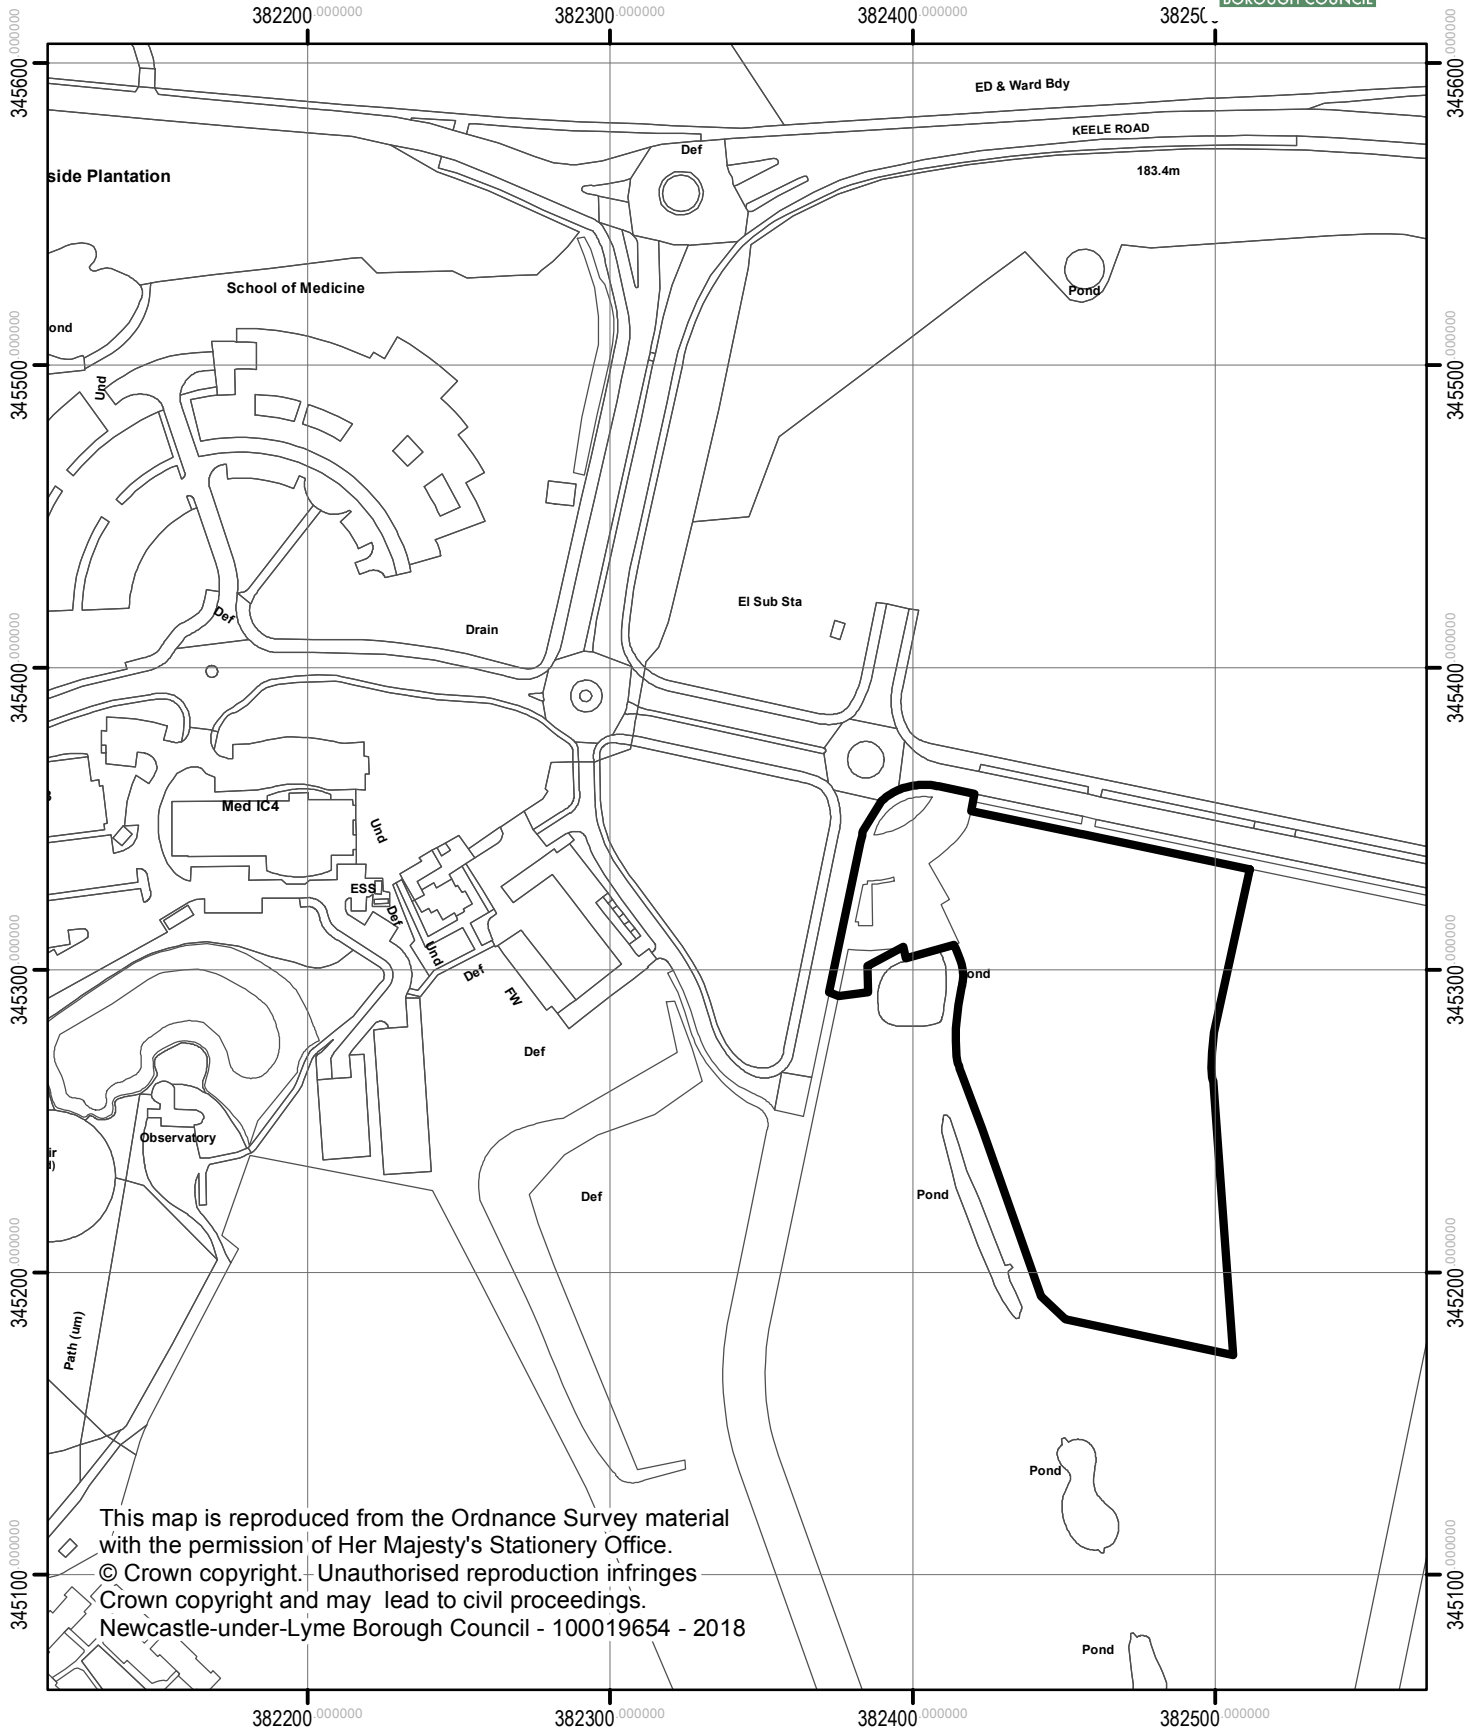

Plot 3 Of The Science & Innovation Park  
Keele Road, Keele

This map is reproduced from the Ordnance Survey material with the permission of Her Majesty's Stationery Office.  
© Crown copyright. Unauthorised reproduction infringes Crown copyright and may lead to civil proceedings.  
Newcastle-under-Lyme Borough Council - 100019654 - 2018